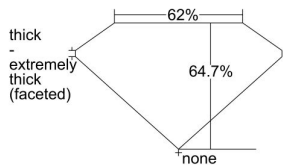

GIA®

FACSIMILE

GIA REPORT 1308779418

Verify this report at GIA.edu

GIA NATURAL DIAMOND DOSSIER®

October 12, 2018
GIA Report Number 1308779418
Shape and Cutting Style ..... Heart Brilliant
Measurements ..... 4.92 x 5.85 x 3.78 mm

GRADING RESULTS

Carat Weight ..... 0.70 carat
Color Grade ..... D
Clarity Grade SI2

ADDITIONAL GRADING INFORMATION

Polish ..... Very Good
Symmetry ..... Very Good
Fluorescence ..... Strong Blue
Clarity Characteristics ..... Cloud, Crystal
Inscription(s): GIA 1308779418

PROPORTIONS

Profile not to actual proportions

GRADING SCALES

GIA COLOR SCALE		GIA CLARITY SCALE			
COLORLESS	D	VERY VERY SLIGHTLY INCLUDED	FLAWLESS		
	E		INTERNALLY FLAWLESS		
	F	VERY SLIGHTLY INCLUDED	VVS₁		
	G		VVS₂		
	H		VS₁		
	NEAR COLORLESS	I	SLIGHTLY INCLUDED	VS₂	
		J		SI₁	
		FAINT	K	INCLUDED	SI₂
			L		I₁
			M		I₂
VERT LIGHT	N	INCLUDED	I₃		
	O				
	P				
	Q				
	R				
	S				
LIGHT	T				
	U				
	V				
	W				
X					
Y					
Z