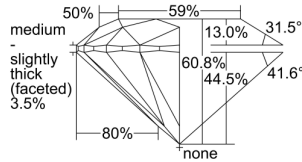

GIA®

FACSIMILE

GIA REPORT 1309992843

Verify this report at GIA.edu

GIA NATURAL DIAMOND DOSSIER®

October 22, 2018
GIA Report Number 1309992843
Shape and Cutting Style ..... Round Brilliant
Measurements ..... 5.29 - 5.32 x 3.22 mm

GRADING RESULTS

Carat Weight ..... 0.55 carat
Color Grade ..... G
Clarity Grade VS1
Cut Grade ..... Excellent

ADDITIONAL GRADING INFORMATION

Polish ..... Excellent
Symmetry ..... Excellent
Fluorescence ..... Faint
Clarity Characteristics..... Cloud, Crystal, Pinpoint, Needle
Inscription(s): GIA 1309992843

PROPORTIONS

Profile to actual proportions

GRADING SCALES

GIA COLOR SCALE	GIA CLARITY SCALE	GIA CUT SCALE	
D	FLAWLESS	EXCELLENT	
E	INTERNALLY FLAWLESS		
F		VVS₁	VERY GOOD
G	VVS₂		
H	VS₁	GOOD	
I	VS₂		
J	SI₁	FAIR	
K	SI₂		
L	I₁	POOR	
M	I₂		
N	I₃		
O			
P			
Q			
R			
S			
T			
U			
V			
W			
X			
Y			
Z