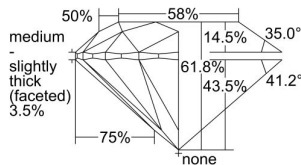

GIA®

FACSIMILE

GIA REPORT 1323484344

Verify this report at GIA.edu

GIA NATURAL DIAMOND DOSSIER®

April 10, 2019
GIA Report Number 1323484344
Shape and Cutting Style ..... Round Brilliant
Measurements ..... 3.64 - 3.66 x 2.26 mm

GRADING RESULTS

Carat Weight ..... 0.18 carat
Color Grade ..... D
Clarity Grade VVS2
Cut Grade ..... Excellent

ADDITIONAL GRADING INFORMATION

Polish ..... Excellent
Symmetry ..... Excellent
Fluorescence ..... None
Clarity Characteristics ..... Cloud
Inscription(s): GIA 1323484344

PROPORTIONS

Profile to actual proportions

GRADING SCALES

GIA COLOR SCALE	GIA CLARITY SCALE	GIA CUT SCALE	
D	FLAWLESS	EXCELLENT	
E	INTERNALLY FLAWLESS		
F		VVS₁	VERY GOOD
G	VVS₂		
H	VS₁	GOOD	
I	VS₂		
J	SI₁	FAIR	
K	SI₂		
L	I₁	POOR	
M	I₂		
N	I₃		
O			
P			
Q			
R			
S			
T			
U			
V			
W			
X			
Y			
Z