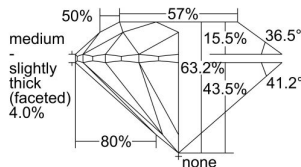

GIA®

FACSIMILE

GIA REPORT 1327856643

Verify this report at GIA.edu

GIA NATURAL DIAMOND DOSSIER®

May 17, 2019
GIA Report Number 1327856643
Shape and Cutting Style ..... Round Brilliant
Measurements ..... 3.96 - 3.98 x 2.51 mm

GRADING RESULTS

Carat Weight ..... 0.24 carat
Color Grade ..... F
Clarity Grade VS1
Cut Grade ..... Very Good

ADDITIONAL GRADING INFORMATION

Polish ..... Good
Symmetry ..... Excellent
Fluorescence ..... None
Clarity Characteristics..... Crystal, Feather, Cloud, Pinpoint
Inscription(s): GIA 1327856643

PROPORTIONS

Profile to actual proportions

GRADING SCALES

GIA COLOR SCALE	GIA CLARITY SCALE	GIA CUT SCALE	
D	FLAWLESS	EXCELLENT	
E	INTERNALLY FLAWLESS		
F		VVS₁	VERY GOOD
G	VVS₂		
H	VS₁	GOOD	
I	VS₂		
J	SI₁	FAIR	
K	SI₂		
L	I₁	POOR	
M	I₂		
N	I₃		
O			
P			
Q			
R			
S			
T			
U			
V			
W			
X			
Y			
Z