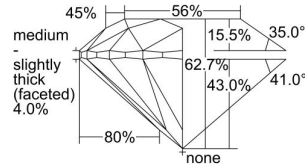

GIA®

FACSIMILE

GIA REPORT 1327922531

Verify this report at GIA.edu

GIA NATURAL DIAMOND DOSSIER®

May 30, 2019
GIA Report Number 1327922531
Shape and Cutting Style ..... Round Brilliant
Measurements ..... 4.37 - 4.39 x 2.75 mm

GRADING RESULTS

Carat Weight ..... 0.32 carat
Color Grade I
Clarity Grade S11
Cut Grade ..... Excellent

ADDITIONAL GRADING INFORMATION

Polish ..... Excellent
Symmetry ..... Excellent
Fluorescence ..... Faint
Clarity Characteristics ..... Cloud
Inscription(s): GIA 1327922531

PROPORTIONS

Profile to actual proportions

GRADING SCALES

GIA COLOR SCALE	GIA CLARITY SCALE	GIA CUT SCALE	
D	FLAWLESS	EXCELLENT	
E	INTERNALLY FLAWLESS		
F		VVS₁	VERY GOOD
G	VVS₂		
H	VS₁	GOOD	
I	VS₂		
J	S1₁	FAIR	
K	S1₂		
L	I₁	POOR	
M	I₂		
N	I₃		
O			
P			
Q			
R			
S			
T			
U			
V			
W			
X			
Y			
Z