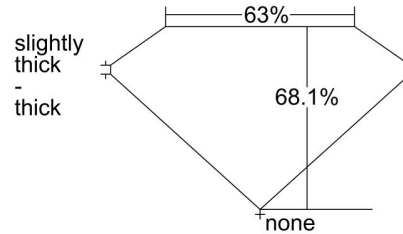

GIA NATURAL DIAMOND GRADING REPORT

April 24, 2019  
 GIA Report Number ..... 1329612697  
 Shape and Cutting Style ..... Emerald Cut  
 Measurements ..... 7.75 x 5.74 x 3.91 mm

GRADING RESULTS

Carat Weight ..... 1.70 carat  
 Color Grade ..... G  
 Clarity Grade ..... VS1

PROPORTIONS

Profile not to actual proportions

CLARITY CHARACTERISTICS

KEY TO SYMBOLS\*

- Crystal
- ∖ Needle

GRADING SCALES

GIA COLOR SCALE		GIA CLARITY SCALE	
COLOURLESS	D	VERY VERY SLIGHTLY INCLUDED	FLAWLESS
	E		INTERNALLY FLAWLESS
	F		VVS <sub>1</sub>
NEAR COLOURLESS	G	VERY SLIGHTLY INCLUDED	VVS <sub>2</sub>
	H		VS <sub>1</sub>
	I		VS <sub>2</sub>
FAINT	J	SLIGHTLY INCLUDED	SI <sub>1</sub>
	K		SI <sub>2</sub>
	L		I <sub>1</sub>
VERY LIGHT	M	INCLUDED	I <sub>2</sub>
	N		I <sub>3</sub>
	O		
LIGHT	P		
	Q		
	R		
	S		
	T		
	U		
	V		
W			
X			
Y			
Z			

\* Red symbols denote internal characteristics (inclusions). Green or black symbols denote external characteristics (blemishes). Diagram is an approximate representation of the diamond, and symbols shown indicate type, position, and approximate size of clarity characteristics. All clarity characteristics may not be shown. Details of finish are not shown.