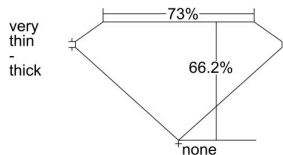

GIA®

FACSIMILE

GIA REPORT 1335542721

Verify this report at GIA.edu

GIA NATURAL DIAMOND DOSSIER®

August 21, 2019
GIA Report Number 1335542721
Shape and Cutting Style ..... Square Modified Brilliant
Measurements ..... 4.04 x 3.83 x 2.53 mm

GRADING RESULTS

Carat Weight ..... 0.31 carat
Color Grade ..... E
Clarity Grade VS2

ADDITIONAL GRADING INFORMATION

Polish ..... Very Good
Symmetry ..... Good
Fluorescence ..... None
Clarity Characteristics..... Crystal, Cloud
Inscription(s): GIA 1335542721

PROPORTIONS

very thin
thick

Profile not to actual proportions

GRADING SCALES

GIA COLOR SCALE		GIA CLARITY SCALE			
COLORLESS	D	VERY VERY SLIGHTLY INCLUDED	FLAWLESS		
	E		INTERNALLY FLAWLESS		
	F		VVS₁		
	NEAR COLORLESS	G	VVS₂		
		H	VERY SLIGHTLY INCLUDED	VS₁	
		I		VS₂	
		FAINT	J	SLIGHTLY INCLUDED	SI₁
			K		SI₂
	L		INCLUDED		I₁
	M	I₂			
N	I₃				
VERT LIGHT	O				
	P				
	Q				
	R				
	S				
	T				
	U				
LIGHT	V				
	W				
	X				
	Y				
	Z