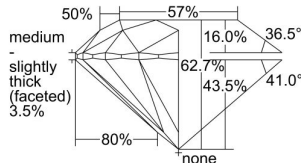

GIA®

FACSIMILE

GIA REPORT

1335877654

Verify this report at GIA.edu

GIA NATURAL DIAMOND DOSSIER®

October 11, 2019
GIA Report Number 1335877654
Shape and Cutting Style ..... Round Brilliant
Measurements ..... 4.87 - 4.90 x 3.06 mm

GRADING RESULTS

Carat Weight ..... 0.45 carat
Color Grade ..... E
Clarity Grade VVS2
Cut Grade ..... Excellent

ADDITIONAL GRADING INFORMATION

Polish ..... Excellent
Symmetry ..... Excellent
Fluorescence ..... Medium Blue
Clarity Characteristics ..... Needle, Pinpoint
Inscription(s): GIA 1335877654

PROPORTIONS

Profile to actual proportions

GRADING SCALES

GIA COLOR SCALE

COLORESS	D
	E
	F
	G
	H
	I
	J
NEAR COLORESS	K
	L
Faint	M
	N
	O
	P
Very Light	Q
	R
	S
	T
	U
	V
Light	W
	X
	Y
	Z

GIA CLARITY SCALE

VERY VERY SLIGHTLY INCLUDED	FLAWLESS
	INTERNALLY FLAWLESS
VERY SLIGHTLY INCLUDED	VVS₁
	VVS₂
SLIGHTLY INCLUDED	VS₁
	VS₂
INCLUDED	SI₁
	SI₂
	I₁
	I₂
	I₃

GIA CUT SCALE

EXCELLENT	VERY GOOD	GOOD	FAIR	POOR