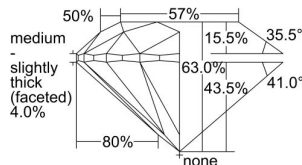

GIA®

FACSIMILE

GIA REPORT 1338074733

Verify this report at GIA.edu

GIA NATURAL DIAMOND DOSSIER®

May 05, 2022
GIA Report Number 1338074733
Shape and Cutting Style ..... Round Brilliant
Measurements ..... 5.35 - 5.40 x 3.38 mm

GRADING RESULTS

Carat Weight ..... 0.61 carat
Color Grade ..... K
Clarity Grade SI2
Cut Grade ..... Excellent

ADDITIONAL GRADING INFORMATION

Polish ..... Excellent
Symmetry ..... Excellent
Fluorescence ..... Medium Blue
Clarity Characteristics ..... Cloud, Crystal
Inscription(s): GIA 1338074733

PROPORTIONS

Profile to actual proportions

GRADING SCALES

GIA COLOR SCALE

COLOURESS	D
	E
	F
	G
	H
	I
	J
NEAR COLOURESS	K
	L
Faint	M
	N
	O
	P
	Q
	R
	S
	T
	U
	V
	W
	X
	Y
Light	Z

GIA CLARITY SCALE

FLAWLESS	VERY VERY SLIGHTLY INCLUDED	VVS₁	VERY SLIGHTLY INCLUDED	SI₁	SLIGHTLY INCLUDED	I₁	
							FLAWLESS
INTERNALLY FLAWLESS	VERY SLIGHTLY INCLUDED	VVS₂	VERY SLIGHTLY INCLUDED	SI₂	SLIGHTLY INCLUDED	I₂	
		VS₁		VS₂		I₃	

GIA CUT SCALE

EXCELLENT
VERY GOOD
GOOD
FAIR
POOR