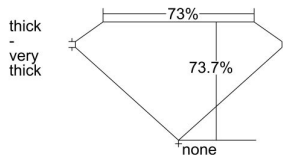

GIA®

FACSIMILE

GIA REPORT 1343162755

Verify this report at GIA.edu

GIA NATURAL DIAMOND DOSSIER®

November 25, 2019
GIA Report Number 1343162755
Shape and Cutting Style ..... Square Modified Brilliant
Measurements ..... 3.68 x 3.67 x 2.71 mm

GRADING RESULTS

Carat Weight ..... 0.31 carat
Color Grade ..... E
Clarity Grade SI1

ADDITIONAL GRADING INFORMATION

Polish ..... Excellent
Symmetry ..... Very Good
Fluorescence ..... None
Clarity Characteristics..... Crystal, Cloud, Feather
Inscription(s): GIA 1343162755

PROPORTIONS

Profile not to actual proportions

GRADING SCALES

GIA COLOR SCALE		GIA CLARITY SCALE			
COLORLESS	D	VERY VERY SLIGHTLY INCLUDED	FLAWLESS		
	E		INTERNALLY FLAWLESS		
	F	VERY SLIGHTLY INCLUDED	VVS₁		
	G		VVS₂		
	H		VS₁		
	NEAR COLORLESS	I	SLIGHTLY INCLUDED	VS₂	
		J		SI₁	
		FAINT	K	INCLUDED	SI₂
			L		I₁
			M		I₂
VERT LIGHT	N	INCLUDED	I₃		
	O				
	P				
	Q				
	R				
LIGHT	S				
	T				
	U				
	V				
	Z