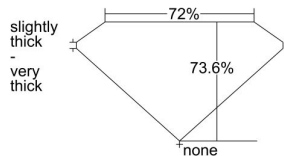

GIA®

FACSIMILE

GIA REPORT 1345155341

Verify this report at GIA.edu

GIA NATURAL DIAMOND DOSSIER®

November 24, 2019
GIA Report Number 1345155341
Shape and Cutting Style ..... **Square Modified Brilliant**
Measurements ..... **3.87 x 3.74 x 2.75 mm**

GRADING RESULTS

Carat Weight ..... 0.35 carat
Color Grade ..... E
Clarity Grade VS2

ADDITIONAL GRADING INFORMATION

Polish ..... Excellent
Symmetry ..... Very Good
Fluorescence ..... None
Clarity Characteristics ..... Crystal, Feather, Cloud
Inscription(s): GIA 1345155341

PROPORTIONS

Profile not to actual proportions

GRADING SCALES

GIA COLOR SCALE		GIA CLARITY SCALE		
COLORLESS	D	VERY VERY SLIGHTLY INCLUDED	FLAWLESS	
	E		INTERNALLY FLAWLESS	
	F		VVS₁	
	NEAR COLORLESS	G	VERY SLIGHTLY INCLUDED	VVS₂
		H		VS₁
		I	SLIGHTLY INCLUDED	VS₂
		J		SI₁
		K		SI₂
	FAINT	L	INCLUDED	I₁
		M		I₂
N		I₃		
VERT LIGHT		O	NOT LISTED	
		P		
		Q		
		R		
	S			
	T			
LIGHT	U			
	V			
	W			
	X			
	Y			
	Z