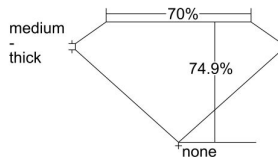

GIA®

FACSIMILE

GIA REPORT 1345160712

Verify this report at GIA.edu

GIA NATURAL DIAMOND DOSSIER®

November 24, 2019
GIA Report Number 1345160712
Shape and Cutting Style ..... **Square Modified Brilliant**
Measurements ..... **3.68 x 3.65 x 2.73 mm**

GRADING RESULTS

Carat Weight ..... **0.31 carat**
Color Grade ..... **D**
Clarity Grade **VS1**

ADDITIONAL GRADING INFORMATION

Polish ..... **Very Good**
Symmetry ..... **Very Good**
Fluorescence ..... **Faint**
Clarity Characteristics..... **Crystal, Feather, Pinpoint**
Inscription(s): **GIA 1345160712**

PROPORTIONS

Profile not to actual proportions

GRADING SCALES

GIA COLOR SCALE		GIA CLARITY SCALE				
COLORLESS	D	VERY VERY SLIGHTLY INCLUDED	FLAWLESS			
	E		INTERNALLY FLAWLESS			
	F		VVS₁			
	NEAR COLORLESS	G	VERY SLIGHTLY INCLUDED	VVS₂		
		H		VS₁		
		FAINT	I	SLIGHTLY INCLUDED	VS₂	
			J		SI₁	
			LIGHT	K	INCLUDED	SI₂
	L	I₁				
	M	I₂				
N	NOT GRADED	I₃				
O						
P						
Q						
R						
S						
T						
U						
V						
W						
X						
Y						
Z