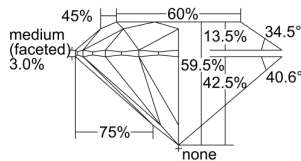

GIA®

FACSIMILE

GIA REPORT 1348299816

Verify this report at GIA.edu

GIA NATURAL DIAMOND DOSSIER®

December 11, 2019
GIA Report Number 1348299816
Shape and Cutting Style ..... Round Brilliant
Measurements ..... 4.58 - 4.60 x 2.73 mm

GRADING RESULTS

Carat Weight ..... 0.35 carat
Color Grade ..... D
Clarity Grade VVS1
Cut Grade ..... Excellent

ADDITIONAL GRADING INFORMATION

Polish ..... Excellent
Symmetry ..... Excellent
Fluorescence ..... Faint
Clarity Characteristics ..... Pinpoint
Inscription(s): GIA 1348299816

PROPORTIONS

Profile to actual proportions

GRADING SCALES

GIA COLOR SCALE	GIA CLARITY SCALE	GIA CUT SCALE	
D	FLAWLESS	EXCELLENT	
E	INTERNALLY FLAWLESS		
F		VVS₁	VERY GOOD
G	VVS₂		
H	VS₁	GOOD	
I	VS₂		
J	SI₁	FAIR	
K	SI₂		
L	I₁	POOR	
M	I₂		
N	I₃		
O			
P			
Q			
R			
S			
T			
U			
V			
W			
X			
Y			
Z