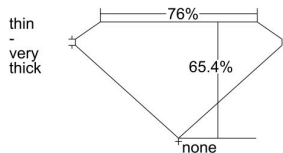

GIA®

FACSIMILE

GIA REPORT 1348973791

Verify this report at GIA.edu

GIA NATURAL DIAMOND DOSSIER®

February 19, 2020
GIA Report Number 1348973791
Shape and Cutting Style ..... Square Modified Brilliant
Measurements ..... 3.94 x 3.83 x 2.51 mm

GRADING RESULTS

Carat Weight ..... 0.31 carat
Color Grade ..... E
Clarity Grade SI1

ADDITIONAL GRADING INFORMATION

Polish ..... Excellent
Symmetry ..... Good
Fluorescence ..... None
Clarity Characteristics ..... Feather, Crystal
Inscription(s): GIA 1348973791

PROPORTIONS

Profile not to actual proportions