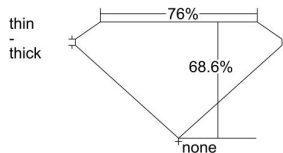

GIA®

FACSIMILE

GIA REPORT 1349162380

Verify this report at GIA.edu

GIA NATURAL DIAMOND DOSSIER®

November 25, 2019
GIA Report Number 1349162380
Shape and Cutting Style ..... Square Modified Brilliant
Measurements ..... 3.97 x 3.86 x 2.65 mm

GRADING RESULTS

Carat Weight ..... 0.31 carat
Color Grade ..... F
Clarity Grade SI1

ADDITIONAL GRADING INFORMATION

Polish ..... Excellent
Symmetry ..... Good
Fluorescence ..... None
Clarity Characteristics ..... Crystal, Cloud, Feather
Inscription(s): GIA 1349162380

PROPORTIONS

Profile not to actual proportions

GRADING SCALES

GIA COLOR SCALE		GIA CLARITY SCALE			
COLORLESS	D	VERY VERY SLIGHTLY INCLUDED	FLAWLESS		
	E		INTERNALLY FLAWLESS		
	F		VVS₁		
	NEAR COLORLESS	G	VERY SLIGHTLY INCLUDED	VVS₂	
		H		VS₁	
		FAINT	I	SLIGHTLY INCLUDED	VS₂
			J		SI₁
			K		SI₂
	VERT LIGHT	L	INCLUDED	I₁	
		M		I₂	
N		I₃			
O					
P					
Q					
R					
LIGHT	S				
	T				
	U				
	V				
	W				
	X				
	Y				
	Z