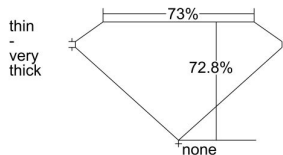

GIA®

FACSIMILE

GIA REPORT 1349173545

Verify this report at GIA.edu

GIA NATURAL DIAMOND DOSSIER®

November 25, 2019
GIA Report Number 1349173545
Shape and Cutting Style ..... Square Modified Brilliant
Measurements ..... 3.90 x 3.75 x 2.73 mm

GRADING RESULTS

Carat Weight ..... 0.33 carat
Color Grade ..... E
Clarity Grade SI1

ADDITIONAL GRADING INFORMATION

Polish ..... Excellent
Symmetry ..... Very Good
Fluorescence ..... None
Clarity Characteristics ..... Feather, Cloud, Crystal
Inscription(s): GIA 1349173545

PROPORTIONS

Profile not to actual proportions

GRADING SCALES

GIA COLOR SCALE		GIA CLARITY SCALE			
COLORLESS	D	VERY VERY SLIGHTLY INCLUDED	FLAWLESS		
	E		INTERNALLY FLAWLESS		
	F		VVS₁		
	NEAR COLORLESS	G	VERY SLIGHTLY INCLUDED	VVS₂	
		H		VS₁	
		FAINT	I	SLIGHTLY INCLUDED	VS₂
			J		SI₁
	VERT LIGHT	K	INCLUDED	SI₂	
		L		I₁	
		M		I₂	
LIGHT		N	INCLUDED	I₃	
		O			
		P			
		Q			
		R