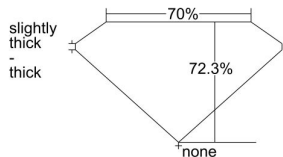

GIA®

FACSIMILE

GIA REPORT 1353304707

Verify this report at GIA.edu

GIA NATURAL DIAMOND DOSSIER®

April 23, 2020
GIA Report Number 1353304707
Shape and Cutting Style ..... **Square Modified Brilliant**
Measurements ..... **3.76 x 3.68 x 2.66 mm**

GRADING RESULTS

Carat Weight ..... **0.30 carat**
Color Grade ..... **D**
Clarity Grade **S11**

ADDITIONAL GRADING INFORMATION

Polish ..... **Excellent**
Symmetry ..... **Very Good**
Fluorescence ..... **None**
Clarity Characteristics ..... **Crystal**
Inscription(s): GIA 1353304707

PROPORTIONS

Profile not to actual proportions

GRADING SCALES

GIA COLOR SCALE		GIA CLARITY SCALE			
COLORLESS	D	VERY VERY SLIGHTLY INCLUDED	FLAWLESS		
	E		INTERNALLY FLAWLESS		
	F	VERY SLIGHTLY INCLUDED	VVS₁		
	G		VVS₂		
	H		VS₁		
	NEAR COLORLESS	I	SLIGHTLY INCLUDED	VS₂	
		J		S1₁	
		FAINT	K	INCLUDED	S1₂
			L		I₁
			M	INCLUDED	I₂
N			I₃		
O					
P					
VERT LIGHT	Q				
	R				
	S				
	T				
	LIGHT	U			
		V			
W					
X					
Y					
Z