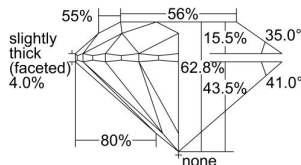

GIA®

FACSIMILE

GIA REPORT 1353401459

Verify this report at GIA.edu

GIA NATURAL DIAMOND DOSSIER®

June 21, 2020
GIA Report Number 1353401459
Shape and Cutting Style ..... Round Brilliant
Measurements ..... 5.01 - 5.07 x 3.17 mm

GRADING RESULTS

Carat Weight ..... 0.50 carat
Color Grade ..... J
Clarity Grade S11
Cut Grade ..... Excellent

ADDITIONAL GRADING INFORMATION

Polish ..... Excellent
Symmetry ..... Very Good
Fluorescence ..... Faint
Clarity Characteristics ..... Feather
Inscription(s): GIA 1353401459

PROPORTIONS

Profile to actual proportions