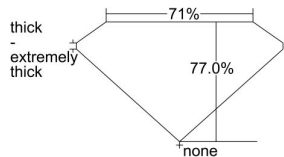

GIA®

FACSIMILE

GIA REPORT 1353484300

Verify this report at GIA.edu

GIA NATURAL DIAMOND DOSSIER®

June 29, 2020
GIA Report Number 1353484300
Shape and Cutting Style ..... Square Modified Brilliant
Measurements ..... 3.31 x 3.19 x 2.46 mm

GRADING RESULTS

Carat Weight ..... 0.23 carat
Color Grade ..... G
Clarity Grade VS1

ADDITIONAL GRADING INFORMATION

Polish ..... Excellent
Symmetry ..... Very Good
Fluorescence ..... None
Clarity Characteristics ..... Cloud, Pinpoint
Inscription(s): GIA 1353484300

PROPORTIONS

Profile not to actual proportions

GRADING SCALES

GIA COLOR SCALE		GIA CLARITY SCALE			
COLORLESS	D	VERY VERY SLIGHTLY INCLUDED	FLAWLESS		
	E		INTERNALLY FLAWLESS		
	F		VVS₁		
	G		VVS₂		
	NEAR COLORLESS		H	VERY SLIGHTLY INCLUDED	VS₁
			I		VS₂
			J		SI₁
	FAINT		K	SLIGHTLY INCLUDED	SI₂
			L		I₁
			M		I₂
N		I₃			
VERY LIGHT		O	INCLUDED		
		P			
		Q			
	R				
	S				
	T				
LIGHT	U				
	V				
	W				
	X				
	Y				
	Z