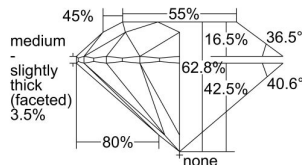

GIA®

FACSIMILE

GIA REPORT 1353730576

Verify this report at GIA.edu

GIA NATURAL DIAMOND DOSSIER®

August 11, 2020
GIA Report Number 1353730576
Shape and Cutting Style ..... Round Brilliant
Measurements ..... 4.32 - 4.34 x 2.72 mm

GRADING RESULTS

Carat Weight ..... 0.31 carat
Color Grade ..... D
Clarity Grade VS1
Cut Grade ..... Excellent

ADDITIONAL GRADING INFORMATION

Polish ..... Excellent
Symmetry ..... Excellent
Fluorescence ..... Medium Blue
Clarity Characteristics..... Crystal, Needle
Inscription(s): GIA 1353730576

PROPORTIONS

Profile to actual proportions

GRADING SCALES

GIA COLOR SCALE	GIA CLARITY SCALE	GIA CUT SCALE	
D	FLAWLESS	EXCELLENT	
E	INTERNALLY FLAWLESS		
F		VVS₁	VERY GOOD
G	VVS₂		
H	VS₁	GOOD	
I	VS₂		
J	SI₁	FAIR	
K	SI₂		
L	I₁	POOR	
M	I₂		
N	I₃		
O			
P			
Q			
R			
S			
T			
U			
V			
W			
X			
Y			
Z