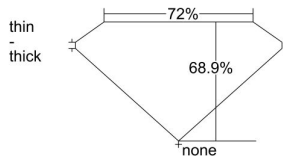

GIA®

FACSIMILE

GIA REPORT 1357494101

Verify this report at GIA.edu

GIA NATURAL DIAMOND DOSSIER®

June 29, 2020
GIA Report Number 1357494101
Shape and Cutting Style ..... Square Modified Brilliant
Measurements ..... 3.47 x 3.42 x 2.36 mm

GRADING RESULTS

Carat Weight ..... 0.24 carat
Color Grade ..... D
Clarity Grade VVS2

ADDITIONAL GRADING INFORMATION

Polish ..... Excellent
Symmetry ..... Good
Fluorescence ..... None
Clarity Characteristics ..... Pinpoint, Cloud
Inscription(s): GIA 1357494101

PROPORTIONS

Profile not to actual proportions

GRADING SCALES

GIA COLOR SCALE		GIA CLARITY SCALE			
COLORLESS	D	VERY VERY SLIGHTLY INCLUDED	FLAWLESS		
	E		INTERNALLY FLAWLESS		
	F		VVS₁		
	NEAR COLORLESS	G	VERY SLIGHTLY INCLUDED	VVS₂	
		H		VS₁	
		FAINT	I	SLIGHTLY INCLUDED	VS₂
			J		SI₁
			K		SI₂
	VERT LIGHT	L	INCLUDED	I₁	
		M		I₂	
N		I₃			
O					
LIGHT		P			
		Q			
		R			
		S			
	T				
	U				
	V				
	W				
	X				
	Y				
	Z