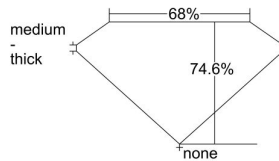

GIA®

FACSIMILE

GIA REPORT 1357996141

Verify this report at GIA.edu

GIA NATURAL DIAMOND DOSSIER®

September 30, 2020
GIA Report Number 1357996141
Shape and Cutting Style ..... Square Modified Brilliant
Measurements ..... 3.49 x 3.31 x 2.47 mm

GRADING RESULTS

Carat Weight ..... 0.24 carat
Color Grade ..... E
Clarity Grade VS2

ADDITIONAL GRADING INFORMATION

Polish ..... Very Good
Symmetry ..... Very Good
Fluorescence ..... None
Clarity Characteristics ..... Crystal
Inscription(s): GIA 1357996141

PROPORTIONS

Profile not to actual proportions

GRADING SCALES

GIA COLOR SCALE		GIA CLARITY SCALE			
COLORLESS	D	VERY VERY SLIGHTLY INCLUDED	FLAWLESS		
	E		INTERNALLY FLAWLESS		
	F	VERY SLIGHTLY INCLUDED	VVS₁		
	G		VVS₂		
	H		VS₁		
	NEAR COLORLESS	I	SLIGHTLY INCLUDED	VS₂	
		J		SI₁	
		FAINT	K	INCLUDED	SI₂
			L		I₁
			M		I₂
VERT LIGHT			N	INCLUDED	I₃
			O		
			P		
	Q				
LIGHT	R				
	S				
	T				
	U				
	V				
	Z