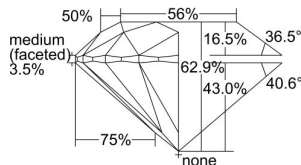

GIA®

FACSIMILE

GIA REPORT 1358030437

Verify this report at GIA.edu

GIA NATURAL DIAMOND DOSSIER®

February 24, 2020
GIA Report Number 1358030437
Shape and Cutting Style ..... Round Brilliant
Measurements ..... 5.63 - 5.68 x 3.56 mm

GRADING RESULTS

Carat Weight ..... 0.70 carat
Color Grade L
Clarity Grade S11
Cut Grade ..... Excellent

ADDITIONAL GRADING INFORMATION

Polish ..... Excellent
Symmetry ..... Excellent
Fluorescence ..... Faint
Clarity Characteristics ..... Crystal, Feather
Inscription(s): GIA 1358030437

PROPORTIONS

Profile to actual proportions

GRADING SCALES

GIA COLOR SCALE

COLORED	D
	E
	F
	G
	H
	I
	J
NEAR COLORLESS	K
	L
FAIN	M
	N
	O
	P
VERY LIGHT	Q
	R
	S
	T
	U
	V
	W
	X
	Y
LIGHT	Z

GIA CLARITY SCALE

VERY VERY SLIGHTLY INCLUDED	FLAWLESS
	INTERNALLY FLAWLESS
VERY SLIGHTLY INCLUDED	VVS₁
	VVS₂
SLIGHTLY INCLUDED	VS₁
	VS₂
INCLUDED	SI₁
	SI₂
	I₁
	I₂
	I₃

GIA CUT SCALE

EXCELLENT
VERY GOOD
GOOD
FAIR
POOR