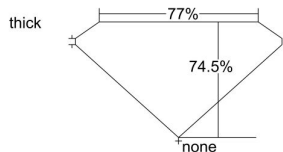

GIA®

FACSIMILE

GIA REPORT 1358417263

Verify this report at GIA.edu

GIA NATURAL DIAMOND DOSSIER®

June 17, 2020
GIA Report Number 1358417263
Shape and Cutting Style ..... Square Modified Brilliant
Measurements ..... 3.86 x 3.70 x 2.76 mm

GRADING RESULTS

Carat Weight ..... 0.33 carat
Color Grade ..... D
Clarity Grade SI1

ADDITIONAL GRADING INFORMATION

Polish ..... Excellent
Symmetry ..... Very Good
Fluorescence ..... None
Clarity Characteristics..... Crystal, Feather
Inscription(s): GIA 1358417263

PROPORTIONS

Profile not to actual proportions

GRADING SCALES

GIA COLOR SCALE		GIA CLARITY SCALE			
COLORLESS	D	VERY VERY SLIGHTLY INCLUDED	FLAWLESS		
	E		INTERNALLY FLAWLESS		
	F	VERY SLIGHTLY INCLUDED	VVS₁		
	G		VVS₂		
	H		VS₁		
	NEAR COLORLESS	I	SLIGHTLY INCLUDED	VS₂	
		J		SI₁	
		FAINT	K	INCLUDED	SI₂
			L		I₁
			M		I₂
VERT LIGHT	N	INCLUDED	I₃		
	O				
	P				
	Q				
	R				
	S				
	T				
LIGHT	U				
	V				
	W				
	X				
Y					
Z