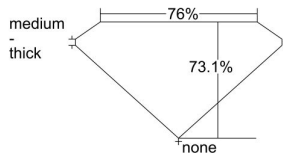

GIA®

FACSIMILE

GIA REPORT 1358447138

Verify this report at GIA.edu

GIA NATURAL DIAMOND DOSSIER®

June 22, 2020
GIA Report Number 1358447138
Shape and Cutting Style ..... Square Modified Brilliant
Measurements ..... 3.47 x 3.33 x 2.44 mm

GRADING RESULTS

Carat Weight ..... 0.23 carat
Color Grade ..... G
Clarity Grade VS1

ADDITIONAL GRADING INFORMATION

Polish ..... Excellent
Symmetry ..... Very Good
Fluorescence ..... None
Clarity Characteristics..... Crystal, Needle, Cloud
Inscription(s): GIA 1358447138

PROPORTIONS

Profile not to actual proportions

GRADING SCALES

GIA COLOR SCALE		GIA CLARITY SCALE			
COLORLESS	D	VERY VERY SLIGHTLY INCLUDED	FLAWLESS		
	E		INTERNALLY FLAWLESS		
	F		VVS₁		
	G		VVS₂		
	NEAR COLORLESS	H	VERY SLIGHTLY INCLUDED	VS₁	
		I		VS₂	
		FAINT	J	SLIGHTLY INCLUDED	I₁
			K		I₂
	L		I₃		
	VERT LIGHT		M	INCLUDED	
N					
O					
P					
Q					
R					
LIGHT	S				
	T				
	U				
	V				
	W				
	X				
Y					
Z