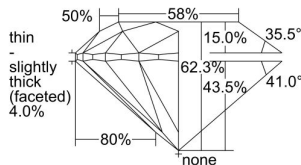

GIA®

FACSIMILE

GIA REPORT 1359068434

Verify this report at GIA.edu

GIA NATURAL DIAMOND DOSSIER®

March 05, 2020
GIA Report Number **1359068434**
Shape and Cutting Style ..... **Round Brilliant**
Measurements ..... **4.68 - 4.71 x 2.92 mm**

GRADING RESULTS

Carat Weight ..... **0.40 carat**
Color Grade ..... **E**
Clarity Grade **S12**
Cut Grade ..... **Excellent**

ADDITIONAL GRADING INFORMATION

Polish ..... **Very Good**
Symmetry ..... **Excellent**
Fluorescence ..... **Medium Blue**
Clarity Characteristics..... **Cloud, Crystal, Feather**
Inscription(s): **GIA 1359068434**

PROPORTIONS

GRADING SCALES

GIA COLOR SCALE	GIA CLARITY SCALE	GIA CUT SCALE	
D	FLAWLESS	EXCELLENT	
E	INTERNALLY FLAWLESS		
F		VVS₁	VERY GOOD
G	VVS₂		
H	VS₁	GOOD	
I	VS₂		
J	S1₁	FAIR	
K	S1₂		
L	I₁	POOR	
M	I₂		
N	I₃		
O			
P			
Q			
R			
S			
T			
U			
V			
W			
X			
Y			
Z