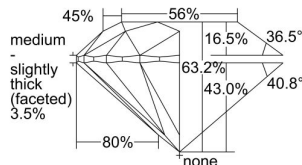

GIA®

FACSIMILE

GIA REPORT 1363355663

Verify this report at GIA.edu

GIA NATURAL DIAMOND DOSSIER®

October 20, 2020
GIA Report Number 1363355663
Shape and Cutting Style ..... Round Brilliant
Measurements ..... 4.87 - 4.90 x 3.09 mm

GRADING RESULTS

Carat Weight ..... 0.45 carat
Color Grade ..... F
Clarity Grade VVS1
Cut Grade ..... Excellent

ADDITIONAL GRADING INFORMATION

Polish ..... Excellent
Symmetry ..... Excellent
Fluorescence ..... Medium Blue
Clarity Characteristics ..... Pinpoint, Feather
Inscription(s): GIA 1363355663

PROPORTIONS

Profile to actual proportions