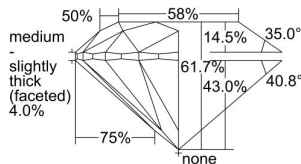

GIA®

FACSIMILE

GIA REPORT 1365118049

Verify this report at GIA.edu

GIA NATURAL DIAMOND DOSSIER®

October 05, 2020
GIA Report Number 1365118049
Shape and Cutting Style ..... Round Brilliant
Measurements ..... 4.28 - 4.30 x 2.65 mm

GRADING RESULTS

Carat Weight ..... 0.30 carat
Color Grade ..... E
Clarity Grade VVS2
Cut Grade ..... Excellent

ADDITIONAL GRADING INFORMATION

Polish ..... Excellent
Symmetry ..... Excellent
Fluorescence ..... Medium Blue
Clarity Characteristics ..... Pinpoint
Inscription(s): GIA 1365118049

PROPORTIONS

Profile to actual proportions

GRADING SCALES

GIA COLOR SCALE	GIA CLARITY SCALE	GIA CUT SCALE	
D	FLAWLESS	EXCELLENT	
E	INTERNALLY FLAWLESS		
F		VVS₁	VERY GOOD
G	VVS₂		
H	VS₁	GOOD	
I	VS₂		
J	SI₁	FAIR	
K	SI₂		
L	I₁	POOR	
M			
N			
O	I₂		
P			
Q			
R	I₃		
S			
T			
U			
V			
W			
X			
Y			
Z