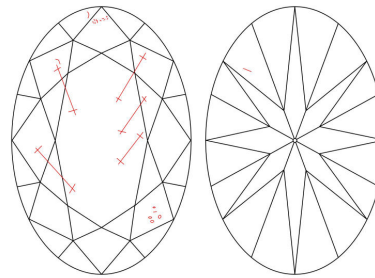

GIA NATURAL DIAMOND GRADING REPORT

December 15, 2020  
 GIA Report Number ..... 1368942753  
 Shape and Cutting Style ..... Oval Brilliant  
 Measurements ..... 8.58 x 6.60 x 4.19 mm

GRADING RESULTS

Carat Weight ..... 1.62 carat  
 Color Grade ..... L  
 Clarity Grade ..... SI2

ADDITIONAL GRADING INFORMATION

Polish ..... Excellent  
 Symmetry ..... Very Good  
 Fluorescence ..... Faint  
 Inscription(s): GIA 1368942753

**Comments:** Additional twinning wisps, additional clouds, pinpoints and surface graining are not shown.

PROPORTIONS

Profile not to actual proportions

CLARITY CHARACTERISTICS

KEY TO SYMBOLS\*

-  Twinning Wisp
-  Needle
-  Crystal
-  Cloud
-  Feather

\* Red symbols denote internal characteristics (inclusions). Green or black symbols denote external characteristics (blemishes). Diagram is an approximate representation of the diamond, and symbols shown indicate type, position, and approximate size of clarity characteristics. All clarity characteristics may not be shown. Details of finish are not shown.