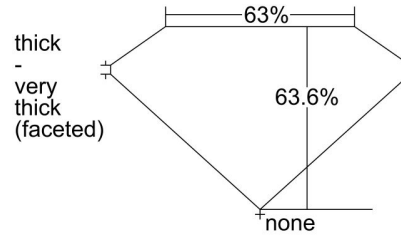

GIA NATURAL DIAMOND GRADING REPORT

December 15, 2020  
 GIA Report Number ..... 1368942753  
 Shape and Cutting Style ..... Oval Brilliant  
 Measurements ..... 8.58 x 6.60 x 4.19 mm

GRADING RESULTS

Carat Weight ..... 1.62 carat  
 Color Grade ..... L  
 Clarity Grade ..... SI2

PROPORTIONS

Profile not to actual proportions

CLARITY CHARACTERISTICS

KEY TO SYMBOLS\*

-  Twinning Wisp
-  Needle
-  Crystal
-  Cloud
-  Feather

\* Red symbols denote internal characteristics (inclusions). Green or black symbols denote external characteristics (blemishes). Diagram is an approximate representation of the diamond, and symbols shown indicate type, position, and approximate size of clarity characteristics. All clarity characteristics may not be shown. Details of finish are not shown.