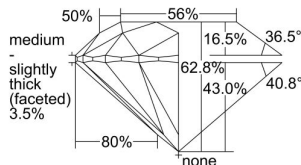

GIA®

FACSIMILE

GIA REPORT 1369386344

Verify this report at GIA.edu

GIA NATURAL DIAMOND DOSSIER®

October 26, 2020
GIA Report Number 1369386344
Shape and Cutting Style ..... Round Brilliant
Measurements ..... 4.26 - 4.28 x 2.68 mm

GRADING RESULTS

Carat Weight ..... 0.30 carat
Color Grade ..... E
Clarity Grade VS1
Cut Grade ..... Excellent

ADDITIONAL GRADING INFORMATION

Polish ..... Excellent
Symmetry ..... Excellent
Fluorescence ..... Faint
Clarity Characteristics ..... Cloud, Needle
Inscription(s): GIA 1369386344

PROPORTIONS

Profile to actual proportions

GRADING SCALES

GIA COLOR SCALE	GIA CLARITY SCALE	GIA CUT SCALE
D	FLAWLESS	EXCELLENT
E	INTERNALLY FLAWLESS	
F	VVS₁	VERY GOOD
G		
H	VS₁	GOOD
I		
J	VS₂	FAIR
K		
L	SI₁	POOR
M		
N	I₁	
O		
P	I₂	
Q		
R	I₃	
S		
T		
U		
V		
W		
X		
Y		
Z