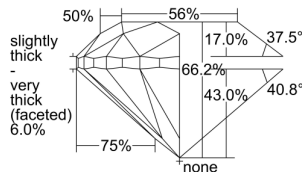

GIA®

FACSIMILE

GIA REPORT 1369665898

Verify this report at GIA.edu

GIA NATURAL DIAMOND DOSSIER®

November 18, 2020
GIA Report Number 1369665898
Shape and Cutting Style ..... Round Brilliant
Measurements ..... 5.91 - 6.03 x 3.95 mm

GRADING RESULTS

Carat Weight ..... 0.91 carat
Color Grade ..... G
Clarity Grade VVS2
Cut Grade ..... Good

ADDITIONAL GRADING INFORMATION

Polish ..... Excellent
Symmetry ..... Good
Fluorescence ..... Medium Blue
Clarity Characteristics ..... Cloud, Indented Natural, Pinpoint
Inspection(s): GIA 1369665898

PROPORTIONS

Profile to actual proportions

GRADING SCALES

GIA COLOR SCALE

COLORLESS	D
	E
	F
	G
	H
	I
	J
NEAR COLORLESS	K
	L
Faint	M
	N
	O
	P
Very Light	Q
	R
	S
	T
	U
	V
Light	W
	X
	Y
	Z

GIA CLARITY SCALE

FLAWLESS	VERY VERY SLIGHTLY INCLUDED	VVS₁	
			VVS₂
INTERNALLY FLAWLESS	VERY SLIGHTLY INCLUDED	VS₁	
		VS₂	
SLIGHTLY INCLUDED	SLIGHTLY INCLUDED	SI₁	
		SI₂	
INCLUDED	INCLUDED	I₁	
		I₂	
		I₃	

GIA CUT SCALE

EXCELLENT
VERY GOOD
GOOD
FAIR
POOR