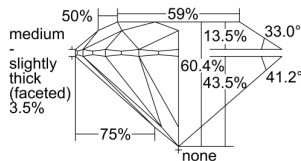

GIA®

FACSIMILE

GIA REPORT 1373780532

Verify this report at GIA.edu

GIA NATURAL DIAMOND DOSSIER®

March 03, 2021
GIA Report Number 1373780532
Shape and Cutting Style ..... Round Brilliant
Measurements ..... 5.31 - 5.34 x 3.22 mm

GRADING RESULTS

Carat Weight ..... 0.55 carat
Color Grade ..... F
Clarity Grade VS2
Cut Grade ..... Excellent

ADDITIONAL GRADING INFORMATION

Polish ..... Excellent
Symmetry ..... Excellent
Fluorescence ..... Strong Blue
Clarity Characteristics ..... Crystal, Cloud
Inscription(s): GIA 1373780532

PROPORTIONS

Profile to actual proportions

GRADING SCALES

GIA COLOR SCALE	GIA CLARITY SCALE	GIA CUT SCALE	
D	FLAWLESS	EXCELLENT	
E	INTERNALLY FLAWLESS		
F		VVS₁	VERY GOOD
G	VVS₂		
H	VS₁	GOOD	
I	VS₂		
J	SI₁	FAIR	
K	SI₂		
L	I₁	POOR	
M			I₂
N	I₃		
O			
P			
Q			
R			
S			
T			
U			
V			
W			
X			
Y			
Z