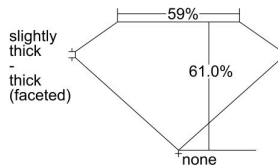

GIA®

FACSIMILE

GIA REPORT 1375177680

Verify this report at GIA.edu

GIA NATURAL DIAMOND DOSSIER®

January 06, 2021
GIA Report Number 1375177680
Shape and Cutting Style ..... Oval Brilliant
Measurements ..... 7.33 x 5.33 x 3.25 mm

GRADING RESULTS

Carat Weight ..... 0.81 carat
Color Grade I
Clarity Grade SI1

ADDITIONAL GRADING INFORMATION

Polish ..... Excellent
Symmetry ..... Excellent
Fluorescence ..... None
Clarity Characteristics ..... Feather
Inscription(s): GIA 1375177680

PROPORTIONS

Profile not to actual proportions

GRADING SCALES

GIA COLOR SCALE		GIA CLARITY SCALE			
COLORLESS	D	VERY VERY SLIGHTLY INCLUDED	FLAWLESS		
	E		INTERNALLY FLAWLESS		
	F		VVS₁		
	G		VVS₂		
	H		VS₁		
	I		VS₂		
	NEAR COLORLESS	J	SLIGHTLY INCLUDED	SI₁	
		K		SI₂	
		L		INCLUDED	I₁
		M			I₂
N		I₃			
O					
FAINT	P	LIGHT			
	Q				
	R				
	S				
	T				
	U				
	V				
	W				
VERT LIGHT	X				
	Y				
COLORLESS	Z