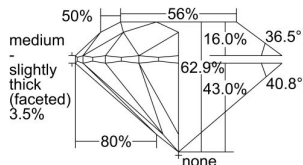

GIA®

FACSIMILE

GIA REPORT 1375431957

Verify this report at GIA.edu

GIA NATURAL DIAMOND DOSSIER®

January 28, 2021
GIA Report Number 1375431957
Shape and Cutting Style ..... Round Brilliant
Measurements ..... 5.96 - 6.01 x 3.76 mm

GRADING RESULTS

Carat Weight ..... 0.83 carat
Color Grade ..... J
Clarity Grade VS1
Cut Grade ..... Excellent

ADDITIONAL GRADING INFORMATION

Polish ..... Excellent
Symmetry ..... Excellent
Fluorescence ..... None
Clarity Characteristics ..... Cloud, Crystal, Pinpoint
Inscription(s): GIA 1375431957

PROPORTIONS

Profile to actual proportions

GRADING SCALES

GIA COLOR SCALE

COLORESS	D
	E
	F
	G
	H
	I
	J
NEAR COLORESS	K
	L
Faint	M
	N
	O
	P
Very Light	Q
	R
	S
	T
	U
	V
Light	W
	X
	Y
	Z

GIA CLARITY SCALE

VERY VERY SLIGHTLY INCLUDED	FLAWLESS
	INTERNALLY FLAWLESS
VERY SLIGHTLY INCLUDED	VVS₁
	VVS₂
SLIGHTLY INCLUDED	VS₁
	VS₂
INCLUDED	SI₁
	SI₂
	I₁
	I₂
	I₃

GIA CUT SCALE

EXCELLENT	
VERY GOOD	
GOOD	
FAIR	
POOR