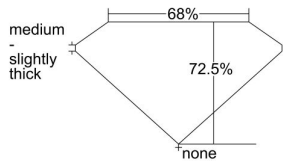

GIA®

FACSIMILE

GIA REPORT 1375500516

Verify this report at GIA.edu

GIA NATURAL DIAMOND DOSSIER®

February 26, 2021
GIA Report Number 1375500516
Shape and Cutting Style ..... Square Modified Brilliant
Measurements ..... 4.99 x 4.89 x 3.54 mm

GRADING RESULTS

Carat Weight ..... 0.71 carat
Color Grade ..... J
Clarity Grade VS2

ADDITIONAL GRADING INFORMATION

Polish ..... Excellent
Symmetry ..... Very Good
Fluorescence ..... None
Clarity Characteristics..... Feather, Crystal, Cloud, Cavity
Inscription(s): GIA 1375500516

PROPORTIONS

Profile not to actual proportions

GRADING SCALES

GIA COLOR SCALE		GIA CLARITY SCALE			
COLORLESS	D	VERY VERY SLIGHTLY INCLUDED	FLAWLESS		
	E		INTERNALLY FLAWLESS		
	F	VERY SLIGHTLY INCLUDED	VVS₁		
	G		VVS₂		
	H		VS₁		
	NEAR COLORLESS	I	SLIGHTLY INCLUDED	VS₂	
		J		SI₁	
		FAINT	K	INCLUDED	SI₂
			L		I₁
			M		I₂
VERT LIGHT	N	INCLUDED	I₃		
	O				
	P				
	Q				
	R				
LIGHT	S				
	T				
	U				
	V				
	W				
	X				
	Y				
	Z