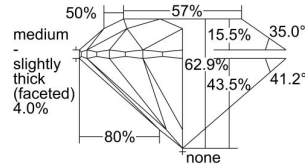

GIA®

FACSIMILE

GIA REPORT 1375643452

Verify this report at GIA.edu

GIA NATURAL DIAMOND DOSSIER®

March 09, 2021
GIA Report Number 1375643452
Shape and Cutting Style ..... Round Brilliant
Measurements ..... 4.25 - 4.27 x 2.68 mm

GRADING RESULTS

Carat Weight ..... 0.30 carat
Color Grade L
Clarity Grade VS2
Cut Grade ..... Excellent

ADDITIONAL GRADING INFORMATION

Polish ..... Excellent
Symmetry ..... Excellent
Fluorescence ..... Faint
Clarity Characteristics.. Cloud, Crystal, Feather, Indented Natural
Inscription(s): GIA 1375643452

PROPORTIONS

Profile to actual proportions

GRADING SCALES

GIA COLOR SCALE	GIA CLARITY SCALE	GIA CUT SCALE	
D	FLAWLESS	EXCELLENT	
E	INTERNALLY FLAWLESS		
F		VVS₁	VERY GOOD
G	VVS₂		
H	VS₁	GOOD	
I	VS₂		
J	SI₁	FAIR	
K	SI₂		
L	I₁	POOR	
M	I₂		
N	I₃		
O			
P			
Q			
R			
S			
T			
U			
V			
W			
X			
Y			
Z