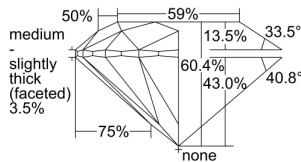

GIA®

FACSIMILE

GIA REPORT 1375773111

Verify this report at GIA.edu

GIA NATURAL DIAMOND DOSSIER®

March 01, 2021
GIA Report Number 1375773111
Shape and Cutting Style ..... Round Brilliant
Measurements ..... 5.77 - 5.80 x 3.50 mm

GRADING RESULTS

Carat Weight ..... 0.72 carat
Color Grade ..... J
Clarity Grade VS2
Cut Grade ..... Excellent

ADDITIONAL GRADING INFORMATION

Polish ..... Excellent
Symmetry ..... Excellent
Fluorescence ..... Faint
Clarity Characteristics ..... Cloud, Crystal
Inscription(s): GIA 1375773111

PROPORTIONS

Profile to actual proportions

GRADING SCALES

GIA COLOR SCALE	GIA CLARITY SCALE	GIA CUT SCALE	
D	FLAWLESS	EXCELLENT	
E	INTERNALLY FLAWLESS		
F		VVS₁	VERY GOOD
G	VVS₂		
H	VS₁	GOOD	
I	VS₂		
J	SI₁	FAIR	
K	SI₂		
L	I₁	POOR	
M	I₂		
N	I₃		
O			
P			
Q			
R			
S			
T			
U			
V			
W			
X			
Y			
Z