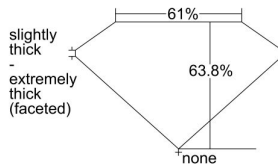

GIA®

FACSIMILE

GIA REPORT 1375829511

Verify this report at GIA.edu

GIA NATURAL DIAMOND DOSSIER®

March 02, 2021
GIA Report Number 1375829511
Shape and Cutting Style ..... Heart Brilliant
Measurements ..... 5.46 x 6.59 x 4.21 mm

GRADING RESULTS

Carat Weight ..... 0.95 carat
Color Grade ..... D
Clarity Grade VS2

ADDITIONAL GRADING INFORMATION

Polish ..... Very Good
Symmetry ..... Very Good
Fluorescence ..... Medium Blue
Clarity Characteristics..... Cloud, Crystal, Feather, Cavity
Inscription(s): GIA 1375829511

PROPORTIONS

Profile not to actual proportions

GRADING SCALES

GIA COLOR SCALE		GIA CLARITY SCALE			
COLORLESS	D	VERY VERY SLIGHTLY INCLUDED	FLAWLESS		
	E		INTERNALLY FLAWLESS		
	F	VERY SLIGHTLY INCLUDED	VVS₁		
	G		VVS₂		
	H		VS₁		
	NEAR COLORLESS	I	SLIGHTLY INCLUDED	VS₂	
		J		SI₁	
		FAINT	K	INCLUDED	SI₂
			L		I₁
			M		I₂
VERT LIGHT			N	INCLUDED	I₃
			O		
			P		
	Q				
LIGHT	R				
	S				
	T				
	U				
	V				
	Z