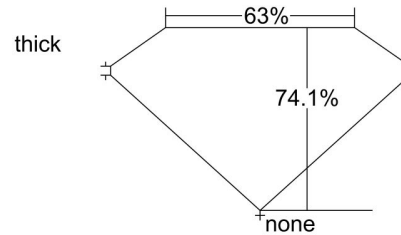

GIA NATURAL DIAMOND GRADING REPORT

March 30, 2021
 GIA Report Number 1375879375
 Shape and Cutting Style . Cut-Cornered Square Modified Brilliant
 Measurements 5.44 x 5.42 x 4.02 mm

GRADING RESULTS

Carat Weight 1.01 carat
 Color Grade K
 Clarity Grade VS1

ADDITIONAL GRADING INFORMATION

Polish Excellent
 Symmetry Very Good
 Fluorescence None
 Inscription(s): GIA 1375879375
Comments: Surface graining is not shown.

PROPORTIONS

Profile not to actual proportions

CLARITY CHARACTERISTICS

KEY TO SYMBOLS*

- Crystal
- ☁ Cloud

* Red symbols denote internal characteristics (inclusions). Green or black symbols denote external characteristics (blemishes). Diagram is an approximate representation of the diamond, and symbols shown indicate type, position, and approximate size of clarity characteristics. All clarity characteristics may not be shown. Details of finish are not shown.