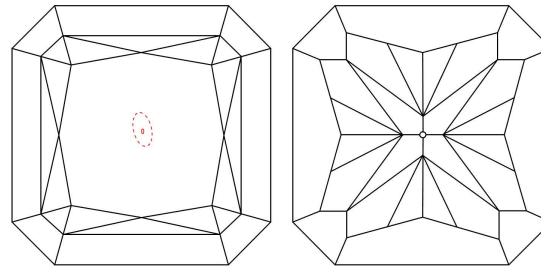

GIA NATURAL DIAMOND GRADING REPORT

March 30, 2021
 GIA Report Number 1375879375
 Shape and Cutting Style . Cut-Cornered Square Modified Brilliant
 Measurements 5.44 x 5.42 x 4.02 mm

GRADING RESULTS

Carat Weight 1.01 carat
 Color Grade K
 Clarity Grade VS1

ADDITIONAL GRADING INFORMATION

Polish Excellent
 Symmetry Very Good
 Fluorescence None
 Inscription(s): GIA 1375879375
Comments: Surface graining is not shown.

PROPORTIONS

Profile not to actual proportions

CLARITY CHARACTERISTICS

KEY TO SYMBOLS*

- Crystal
- ☁ Cloud

* Red symbols denote internal characteristics (inclusions). Green or black symbols denote external characteristics (blemishes). Diagram is an approximate representation of the diamond, and symbols shown indicate type, position, and approximate size of clarity characteristics. All clarity characteristics may not be shown. Details of finish are not shown.