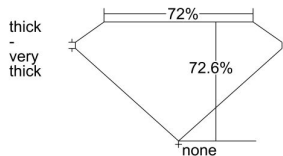

GIA®

FACSIMILE

GIA REPORT 1377137245

Verify this report at GIA.edu

GIA NATURAL DIAMOND DOSSIER®

January 04, 2021
GIA Report Number 1377137245
Shape and Cutting Style ..... **Square Modified Brilliant**
Measurements ..... **4.74 x 4.65 x 3.37 mm**

GRADING RESULTS

Carat Weight ..... 0.65 carat
Color Grade I
Clarity Grade VS1

ADDITIONAL GRADING INFORMATION

Polish ..... Excellent
Symmetry ..... Very Good
Fluorescence ..... None
Clarity Characteristics..... Cloud, Crystal, Feather
Inscription(s): GIA 1377137245

PROPORTIONS

Profile not to actual proportions

GRADING SCALES

GIA COLOR SCALE		GIA CLARITY SCALE				
COLORLESS	D	VERY VERY SLIGHTLY INCLUDED	FLAWLESS			
	E		INTERNALLY FLAWLESS			
	F		VVS₁			
	NEAR COLORLESS	G	VERY SLIGHTLY INCLUDED	VVS₂		
		H		VS₁		
		FAINT	I	SLIGHTLY INCLUDED	VS₂	
			J		SI₁	
			LIGHT	K	INCLUDED	SI₂
	L	I₁				
	M	I₂				
N	NOT GRADED	I₃				
O						
P						
Q						
R						
S						
T						
U						
V						
W						
X						
Y						
Z