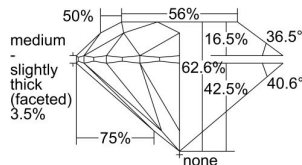

GIA®

FACSIMILE

GIA REPORT 1377435675

Verify this report at GIA.edu

GIA NATURAL DIAMOND DOSSIER®

January 30, 2021
GIA Report Number 1377435675
Shape and Cutting Style ..... Round Brilliant
Measurements ..... 6.13 - 6.17 x 3.85 mm

GRADING RESULTS

Carat Weight ..... 0.91 carat
Color Grade I
Clarity Grade VS1
Cut Grade ..... Excellent

ADDITIONAL GRADING INFORMATION

Polish ..... Excellent
Symmetry ..... Excellent
Fluorescence ..... None
Clarity Characteristics..... Crystal, Cloud, Needle, Pinpoint
Inscription(s): GIA 1377435675

PROPORTIONS

Profile to actual proportions