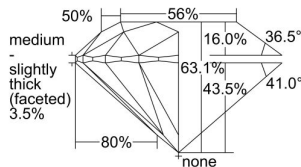

GIA®

FACSIMILE

GIA REPORT

1377741696

Verify this report at GIA.edu

GIA NATURAL DIAMOND DOSSIER®

March 20, 2021
GIA Report Number **1377741696**
Shape and Cutting Style ..... **Round Brilliant**
Measurements ..... **5.92 - 5.96 x 3.75 mm**

GRADING RESULTS

Carat Weight ..... **0.82 carat**
Color Grade ..... **F**
Clarity Grade **VVS2**
Cut Grade ..... **Excellent**

ADDITIONAL GRADING INFORMATION

Polish ..... **Excellent**
Symmetry ..... **Excellent**
Fluorescence ..... **Strong Blue**
Clarity Characteristics ..... **Pinpoint, Cloud**
Inscription(s): **GIA 1377741696**

PROPORTIONS

Profile to actual proportions

GRADING SCALES

GIA COLOR SCALE

COLORLESS	D
	E
	F
	G
	H
	I
	J
NEAR COLORLESS	K
	L
	M
	N
	O
	P
	Q
	R
	S
	T
	U
	V
	W
	X
	Y
LIGHT	Z

GIA CLARITY SCALE

FLAWLESS	INTERNAL FLAWLESS	
		FLAWLESS
VERY VERY SLIGHTLY INCLUDED	VVS₁	
	VVS₂	
VERY SLIGHTLY INCLUDED	VS₁	
	VS₂	
SLIGHTLY INCLUDED	SI₁	
	SI₂	
INCLUDED	I₁	
	I₂	
	I₃	

GIA CUT SCALE

EXCELLENT
VERY GOOD
GOOD
FAIR
POOR