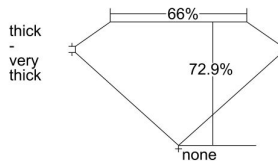

GIA®

FACSIMILE

GIA REPORT 1377922253

Verify this report at GIA.edu

GIA NATURAL DIAMOND DOSSIER®

March 30, 2021
GIA Report Number 1377922253
Shape and Cutting Style . **Cut-Cornered Square Modified Brilliant**
Measurements ..... 5.34 x 5.11 x 3.72 mm

GRADING RESULTS

Carat Weight ..... 0.90 carat
Color Grade ..... E
Clarity Grade S11

ADDITIONAL GRADING INFORMATION

Polish ..... Excellent
Symmetry ..... Very Good
Fluorescence ..... None
Clarity Characteristics..... Crystal, Cloud
Inscription(s): GIA 1377922253

PROPORTIONS

Profile not to actual proportions

GRADING SCALES

GIA COLOR SCALE		GIA CLARITY SCALE			
COLORLESS	D	VERY VERY SLIGHTLY INCLUDED	FLAWLESS		
	E		INTERNALLY FLAWLESS		
	F	VERY SLIGHTLY INCLUDED	VVS₁		
	G		VVS₂		
	H		VS₁		
	NEAR COLORLESS	I	SLIGHTLY INCLUDED	VS₂	
		J		S1₁	
		FAINT	K	INCLUDED	S1₂
			L		I₁
			M		I₂
VERT LIGHT	N	INCLUDED	I₃		
	O				
	P				
	Q				
	R				
	S				
	T				
LIGHT	U				
	V				
	W				
	X				
Y					
Z