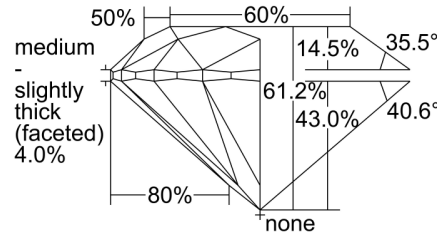

GIA NATURAL DIAMOND GRADING REPORT

March 10, 2021
 GIA Report Number 1377958159
 Shape and Cutting Style Round Brilliant
 Measurements 7.77 - 7.81 x 4.77 mm

GRADING RESULTS

Carat Weight 1.81 carat
 Color Grade K
 Clarity Grade VS1
 Cut Grade Excellent

ADDITIONAL GRADING INFORMATION

Polish Excellent
 Symmetry Excellent
 Fluorescence None
 Inscription(s): GIA 1377958159
Comments: A cloud is not shown.

PROPORTIONS

Profile to actual proportions

CLARITY CHARACTERISTICS

KEY TO SYMBOLS*

- Crystal
- Pinpoint

* Red symbols denote internal characteristics (inclusions). Green or black symbols denote external characteristics (blemishes). Diagram is an approximate representation of the diamond, and symbols shown indicate type, position, and approximate size of clarity characteristics. All clarity characteristics may not be shown. Details of finish are not shown.