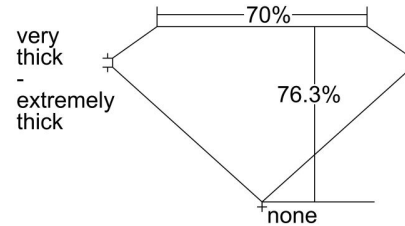

GIA NATURAL DIAMOND GRADING REPORT

September 04, 2019
 GIA Report Number 13780633
 Shape and Cutting Style Cut-Cornered Rectangular
 Modified Brilliant
 Measurements 5.96 x 4.94 x 3.77 mm

GRADING RESULTS

Carat Weight 1.05 carat
 Color Grade G
 Clarity Grade VS1

ADDITIONAL GRADING INFORMATION

Polish Good
 Symmetry Good
 Fluorescence None
 Inscription(s): GIA 13780633

PROPORTIONS

Profile not to actual proportions

CLARITY CHARACTERISTICS

KEY TO SYMBOLS*

- Crystal
- ∩ Feather
- Pinpoint
- △ Natural

* Red symbols denote internal characteristics (inclusions). Green or black symbols denote external characteristics (blemishes). Diagram is an approximate representation of the diamond, and symbols shown indicate type, position, and approximate size of clarity characteristics. All clarity characteristics may not be shown. Details of finish are not shown.