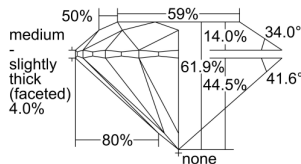

GIA®

FACSIMILE

GIA NATURAL DIAMOND DOSSIER®

February 16, 2021

GIA Report Number 1378447409

Shape and Cutting Style ..... Round Brilliant

Measurements ..... 5.36 - 5.40 x 3.33 mm

GRADING RESULTS

Carat Weight ..... 0.59 carat

Color Grade ..... E

Clarity Grade VS1

Cut Grade ..... Excellent

ADDITIONAL GRADING INFORMATION

Polish ..... Excellent

Symmetry ..... Excellent

Fluorescence ..... Faint

Clarity Characteristics ..... Crystal, Knot

Inscription(s): GIA 1378447409

GIA REPORT 1378447409

Verify this report at GIA.edu

PROPORTIONS

Profile to actual proportions

GRADING SCALES

GIA COLOR SCALE

COLOREDNESS	D
	E
	F
	G
	H
	I
	J
NEAR COLORLESS	K
	L
Faint	M
	N
	O
	P
	Q
	R
	S
	T
	U
	V
	W
	X
	Y
Light	Z

GIA CLARITY SCALE

FLAWLESS	VERY VERY SLIGHTLY INCLUDED	VS₁	VS₂	VS₁	VS₂	SL₁	SL₂	I₁	I₂	I₃		
											FLAWLESS	INTERNALLY FLAWLESS

GIA CUT SCALE

EXCELLENT
VERY GOOD
GOOD
FAIR
POOR