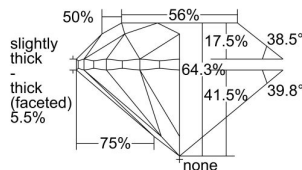

GIA®

FACSIMILE

GIA REPORT 1378561917

Verify this report at GIA.edu

GIA NATURAL DIAMOND DOSSIER®

February 11, 2021
GIA Report Number 1378561917
Shape and Cutting Style ..... Round Brilliant
Measurements ..... 4.99 - 5.02 x 3.22 mm

GRADING RESULTS

Carat Weight ..... 0.52 carat
Color Grade ..... K
Clarity Grade VVS1
Cut Grade ..... Good

ADDITIONAL GRADING INFORMATION

Polish ..... Very Good
Symmetry ..... Very Good
Fluorescence ..... None
Clarity Characteristics ..... Cloud, Natural
Inscription(s): GIA 1378561917

PROPORTIONS

Profile to actual proportions