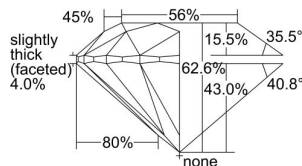

GIA®

FACSIMILE

GIA REPORT 1378565298

Verify this report at GIA.edu

GIA NATURAL DIAMOND DOSSIER®

February 10, 2021
GIA Report Number 1378565298
Shape and Cutting Style ..... Round Brilliant
Measurements ..... 4.67 - 4.70 x 2.94 mm

GRADING RESULTS

Carat Weight ..... 0.40 carat
Color Grade ..... F
Clarity Grade S11
Cut Grade ..... Excellent

ADDITIONAL GRADING INFORMATION

Polish ..... Excellent
Symmetry ..... Excellent
Fluorescence ..... None
Clarity Characteristics ..... Cloud, Crystal
Inscription(s): GIA 1378565298

PROPORTIONS

Profile to actual proportions

GRADING SCALES

GIA COLOR SCALE	GIA CLARITY SCALE	GIA CUT SCALE	
D	FLAWLESS	EXCELLENT	
E	INTERNALLY FLAWLESS		
F		VVS₁	VERY GOOD
G	VVS₂		
H	VS₁	GOOD	
I	VS₂		
J	S1₁	FAIR	
K	S1₂		
L	I₁	POOR	
M	I₂		
N	I₃		
O			
P			
Q			
R			
S			
T			
U			
V			
W			
X			
Y			
Z