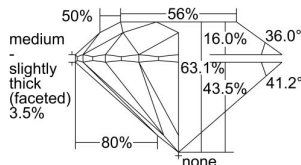

GIA®

FACSIMILE

GIA REPORT 1378979306

Verify this report at GIA.edu

GIA NATURAL DIAMOND DOSSIER®

April 07, 2021
GIA Report Number 1378979306
Shape and Cutting Style ..... Round Brilliant
Measurements ..... 5.65 - 5.68 x 3.57 mm

GRADING RESULTS

Carat Weight ..... 0.70 carat
Color Grade ..... D
Clarity Grade VVS1
Cut Grade ..... Excellent

ADDITIONAL GRADING INFORMATION

Polish ..... Excellent
Symmetry ..... Excellent
Fluorescence ..... None
Clarity Characteristics ..... Pinpoint
Inscription(s): GIA 1378979306

PROPORTIONS

Profile to actual proportions

GRADING SCALES

GIA COLOR SCALE	GIA CLARITY SCALE	GIA CUT SCALE
COLOURLESS	FLAWLESS	EXCELLENT
D	INTERNALLY FLAWLESS	
E	VVS₁	VERY GOOD
F		
G	VS₁	GOOD
H		
I	SI₁	FAIR
J		
K	I₁	POOR
L		
M	I₂	
N	I₃	
O		
P		
Q		
R		
S		
T		
U		
V		
W		
X		
Y		
Z