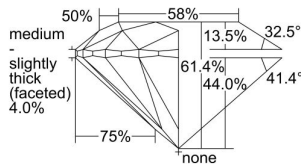

GIA®

FACSIMILE

GIA REPORT 1379782889

Verify this report at GIA.edu

GIA NATURAL DIAMOND DOSSIER®

March 24, 2021
GIA Report Number 1379782889
Shape and Cutting Style ..... Round Brilliant
Measurements ..... 6.00 - 6.03 x 3.70 mm

GRADING RESULTS

Carat Weight ..... 0.81 carat
Color Grade ..... D
Clarity Grade VS2
Cut Grade ..... Excellent

ADDITIONAL GRADING INFORMATION

Polish ..... Excellent
Symmetry ..... Excellent
Fluorescence ..... Medium Blue
Clarity Characteristics ..... Crystal
Inscription(s): GIA 1379782889

PROPORTIONS

Profile to actual proportions

GRADING SCALES

GIA COLOR SCALE	GIA CLARITY SCALE	GIA CUT SCALE	
D	FLAWLESS	EXCELLENT	
E	INTERNALLY FLAWLESS		
F		VVS₁	VERY GOOD
G	VVS₂		
H	VS₁	GOOD	
I	VS₂		
J	SI₁	FAIR	
K	SI₂		
L	I₁	POOR	
M			
N			
O	I₂		
P			
Q			
R	I₃		
S			
T			
U			
V			
W			
X			
Y			
Z